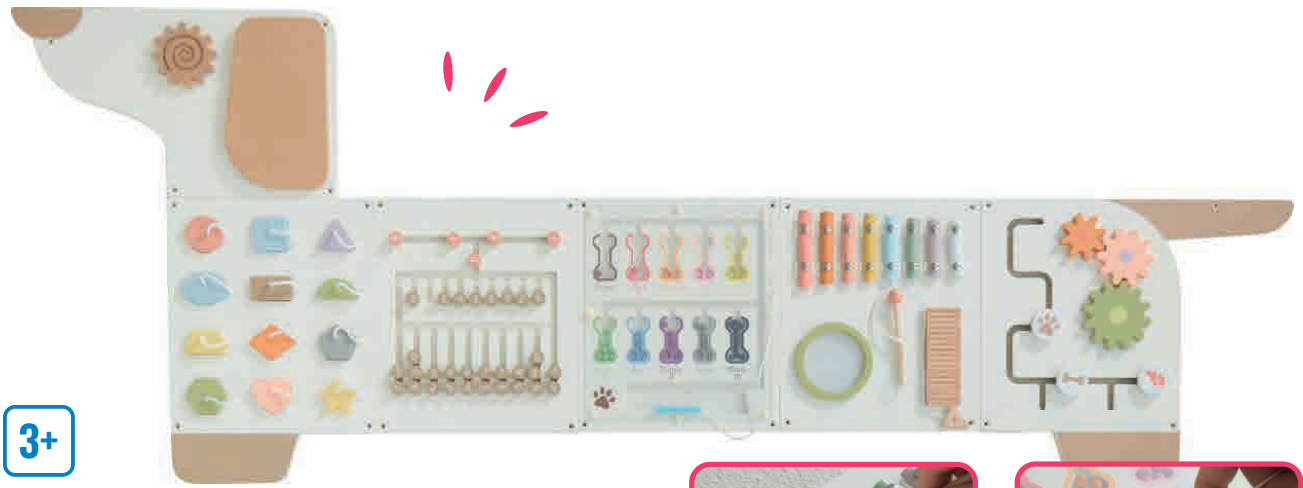

30,3x2,2x23 CM

3+

ACTIVITY BOARD OWL
ACTIVITY BOARD SOVA
2D98237

143x51,6 CM

08594214982372

3+

ACTIVITY BOARD DOG
ACTIVITY BOARD PES
2D98238

164,4x60 CM