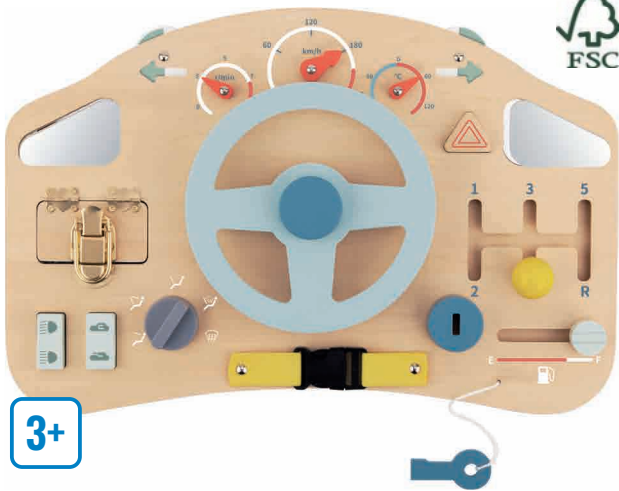

08594214982389

1+

ACTIVITY BOARD DRIVING BOARD MODERN
ACTIVITY BOARD AUTO DESKA MODERNÍ
2D98181

35x9,5x24 CM

08594214981818

3+

ACTIVITY BOARD DRIVING BOARD INTERACTIVE
ACTIVITY BOARD AUTO DESKA INTERAKTIVNÍ
2D98274

30x21,8x10 CM

08594214982747

3+

ACTIVITY BOARD CAR WITH A STEERING WHEEL
ACTIVITY BOARD AUTO DESKA S VOLANTEM
 2D33847

45x7,2x30 CM

18m+

ACTIVITY HOUSE 2 IN 1
MOTORICKÁ KOSTKA FARMA 2 V 1
 2D33833

15x15x25 CM